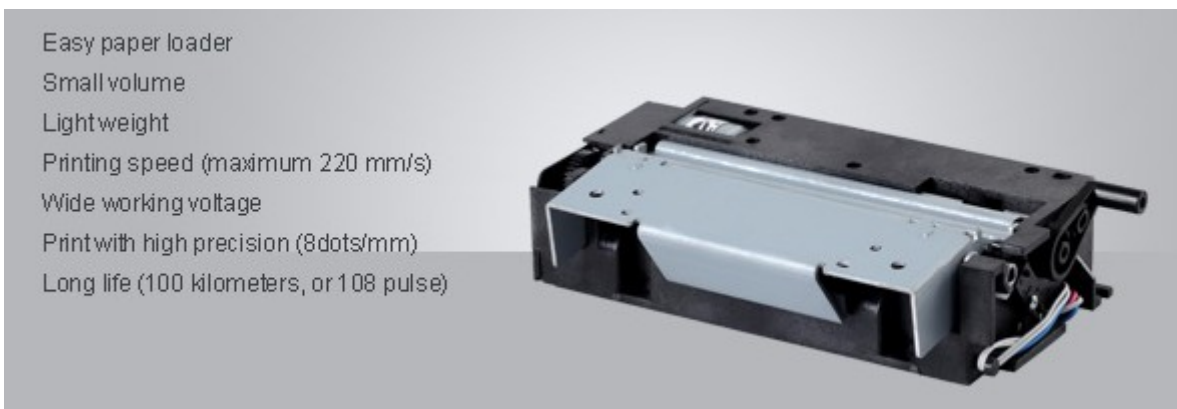

Long lifetime printing machine, excellent mainboard, ultra durable big gear, support Linux/Windows 7 system driver, various international languages.